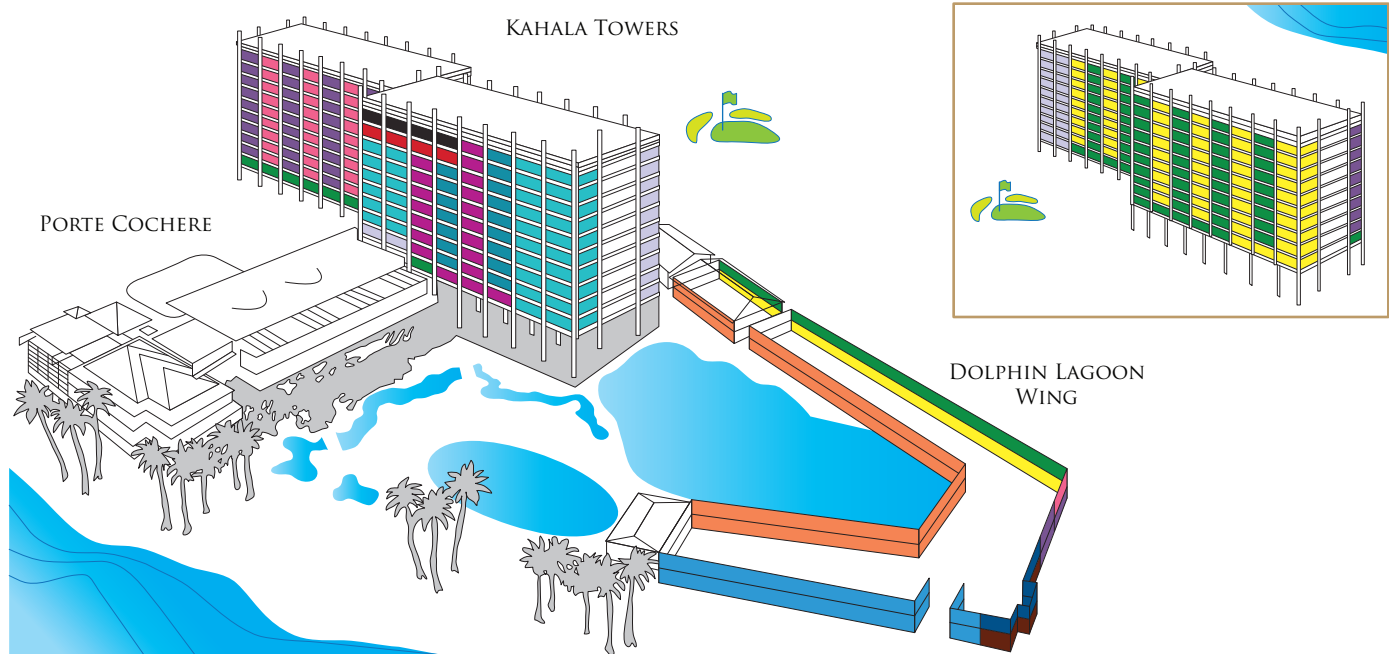

2016 PUBLISHED RATES

EFFECTIVE JANUARY 3, 2016 TO JANUARY 2, 2017

ROOMS

	SCENIC	\$395 - \$695
	SCENIC LANAI	\$445 - \$745
	DOLPHIN LANAI	\$495 - \$795
	OCEAN VIEW	\$595 - \$945
	OCEAN VIEW LANAI	\$695 - \$1,045
	OCEAN FRONT	\$745 - \$1,095
	OCEAN FRONT LANAI	\$845 - \$1,195
	BEACH FRONT LANAI	\$995 - \$1,345

SUITES

	ONE BEDROOM	TWO BEDROOM	
	SCENIC OCEAN VIEW SUITE	\$1,095 - \$1,645	\$1,840 - \$2,740
	OCEAN FRONT SUITE	\$1,495 - \$2,295	\$2,240 - \$3,390
	TOWER SUITE	\$1,695 - \$3,000	

SIGNATURE SUITES

	ONE BEDROOM	TWO BEDROOM	
	KAHALA KAI SUITE	\$3,000 - \$4,000	\$3,395 - \$5,345
	KAHALA BEACH SUITE	\$4,000 - \$5,000	\$4,995 - \$6,345
	PRESIDENTIAL SUITE		\$3,390 - \$6,000
	IMPERIAL SUITE	\$8,000 - \$10,000	\$8,845 - \$11,195